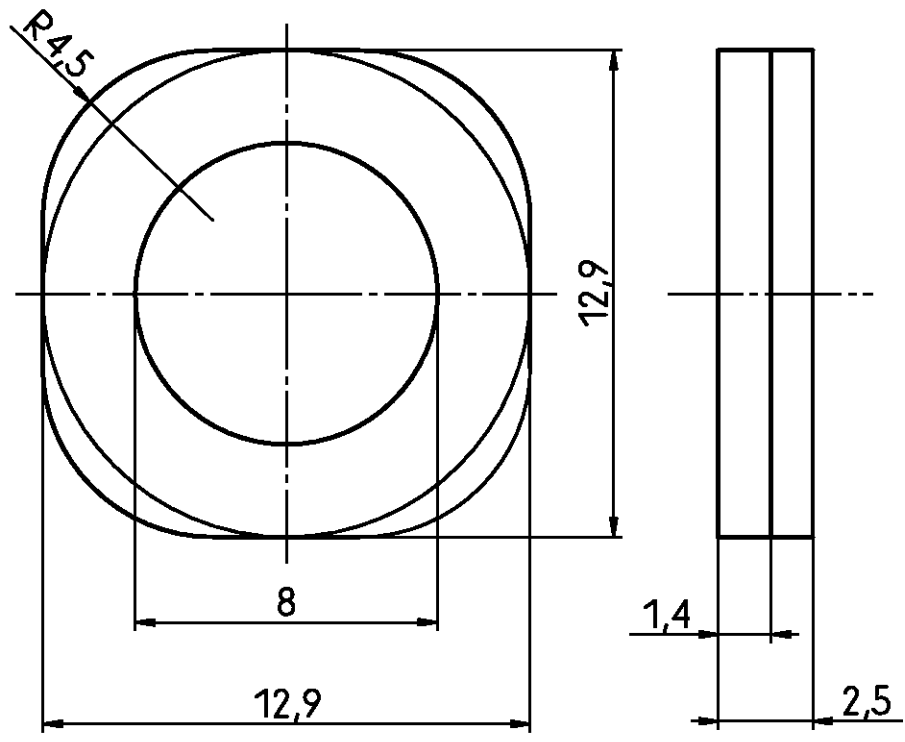

1 2 3 4

A

B

C

D

E

F

Old Part Number	Tyco Part Number	colour
V42254-A6208-L1	5-1393561-5	grey
V42254-A6208-L100	5-1393561-6	black

Tyco Electronics Corporation
Oostkamp - Belgium

LOC DIMENSIONS
GW IN MM

SCALE 5:1

WEIGHT

MATERIAL

PART NAME

bushing
D-Sub housing

PART NO.